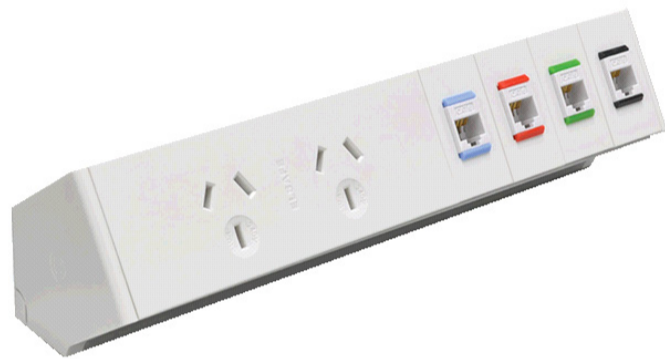

THE MINI

HEIGHT ADJUSTABLE POD

*Raised

A compact, simple height adjustable service pod.

Features:

- Electronic height adjustable – 720-1100mm high
- Oval Top
- Powdercoated Aluminium Front Panels with Vinyl Decal Overlay

Options:

- Mobile pedestals
- Elsafe power, data & USB connection
- Top and base can be supplied with 3 options – left suspended, right suspended and centralised

Specifications:

Size:	1100mm long x 800mm deep
Adjustment Range:	Seated to Standing (720 - 1100mm)
Top Finishes Available:	Hi-Macs, Melamine, Laminate or Polyflor
Carcase:	Powdercoated Aluminium with Melamine or Steel Base Plate
Lifters:	140kg capacity

Elsafe power, data & USB connections

Monitor arms

Mobile Pedestal

Cash Drawer

Comfort

Versatile Stool

Dynaflex

M21