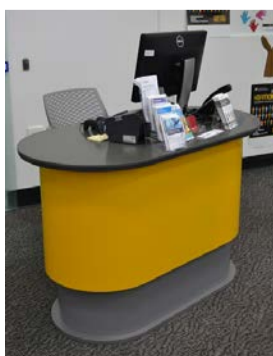

OTHER MODELS:

The Beerwah