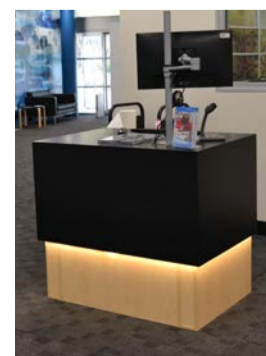

Square Line