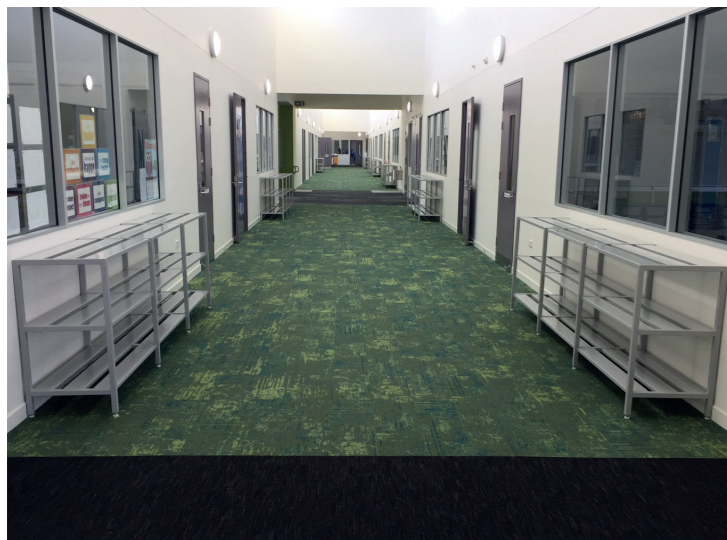

# QUANTUM CUSTOM BAG RACKS

2 TIER • 3 TIER • 4 TIER • OPEN • ENCLOSED • INTERNAL JOINERY RACKS

2 TIER

3 TIER

ALUMINIUM CLAD BAG RACKS - 2 tier & 3 tier enclosed bag racks

4 TIER

POWDER COAT COLOURS

INTERNAL METAL